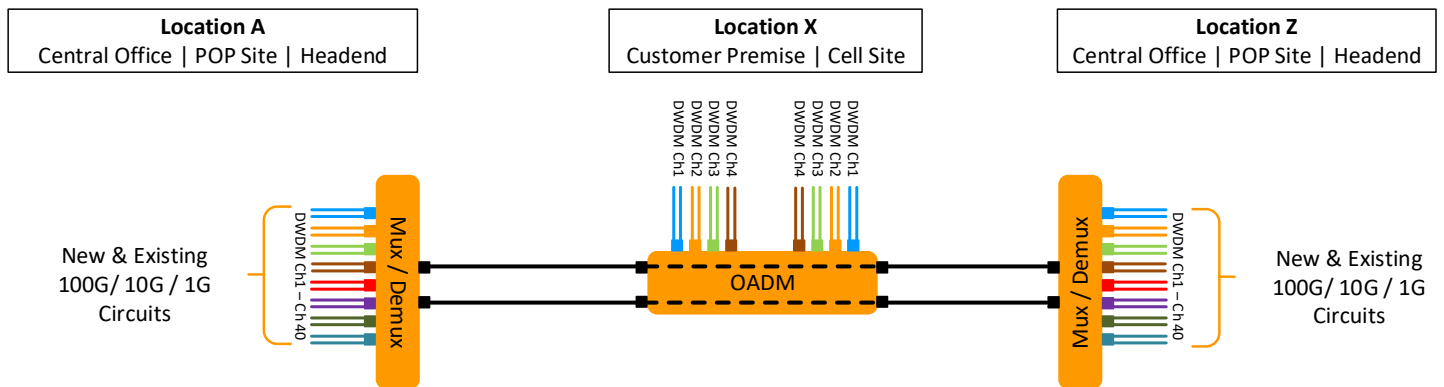

Application Note | Four Services, OADM | DWDM

Situation

Between two locations (A and Z), that are equipped with a 40 channel DWDM system, you need to provide service to mid-span location X. You need to drop four 1G/10G access services and connect them to both locations A & Z for a protected SLA service. Refer to Figure 1 below for a logical diagram of this application.

Solution

Using a four channel DWDM Optical Add Drop Multiplexer (OADM) will provide a passive, non-powered, low loss solution to deliver the SLA services. This OADM can be used to access four DWDM channels along the route while passing the remaining 36 channels.

Figure 1: Linear OADM Diagram, 4Ch DWDM

Part Number: PLO-L3DT-A4DX-LC

Description: LGX, 4 Channel DWDM OADM, ITU CXX-XX (Channels 20-59), 2% Monitor, LC-UPC

Features

- Add/Drop: 4 DWDM Channels
- Monitor Port: 2%
- 10 Variants: ITU Ch 20-59
- Technology: DWDM
- Configuration: OADM
- Form Factor: LGX
- Temp Range: I-Temp
- **Low Loss:** Add/Drop < 2.7db, Express < 3.5db
- **Quick to Deploy:** Typically, in Minutes
- **Versatile:** Available for ITU Ch 20 to Ch 59