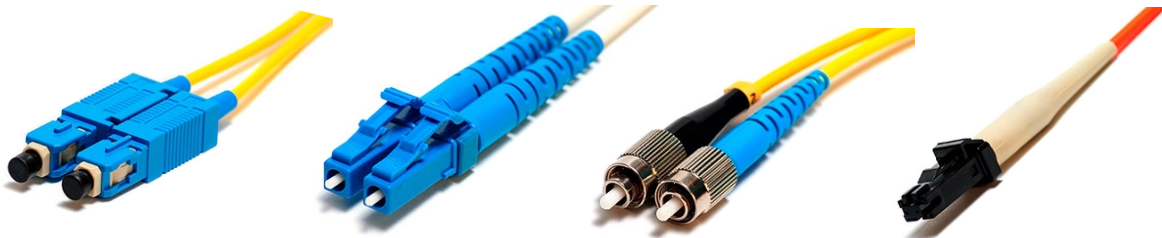

FIBER JUMPERS, PIGTAILS, & CABLE ASSEMBLIES

OVERVIEW

Plugin Optics provides the latest solutions for optical networking, including best in class fiber jumpers, fiber pigtails, and cable assemblies. Available in simplex, duplex, multi-fiber, hybrid and pigtail configurations with industry standard fiber connectors supported.

OPTIONS

- Fiber: Corning Single Mode OS2 or Multimode OM1, OM3, OM4
- Type: Simplex, Duplex, Multi-Fiber
- Jacket OD: 1.2mm, 1.6mm, 1.8mm, 2mm, 3mm
- Jacket: Riser, Plenum, Indoor/Outdoor, Ruggedized Outdoor
- Jacket Colors: Yellow, White, Black, Blue, Purple, Orange, Aqua
- Simplex Connectors: FC, LC, SC, ST, FC/APC, SC/APC
- Duplex Connectors: LC, SC, LC/APC, SC/APC
- Multi-Fiber: MPO/MTP, MPO/LC Breakout

APPLICATIONS

- Patch Panels, Switch to Switch
- Enclosures, Pedestals, Cabinets
- Splice Tray