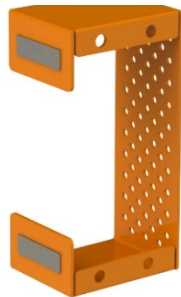

LGX MOUNTING CHASSIS

OVERVIEW

Plugin Optics offers carrier grade, cost effective mounting solutions for LGX module deployments.

LGX Mount, 2-Slot “Universal Magnet Mount”

Part#: PLO-0RU-UMC-2LGX

Designed for rack space limited deployments, for example pedestals, cabinets or MDU environments where rack space may not be available. The Universal Magnet Mount can be magnet mounted to the steel walls or screwed directly into a wall board. This chassis will hold two LGX modules.

FEATURES:

- 2 LGX slots
- Magnet or Wall Mount

LGX Chassis, 3-Slot, 1RU “Universal 1RU Chassis”

Part#: PLO-1RU-LMC-3LGX

Designed for 1RU rack deployments, for example Central Office, Head End, Data Center, Cabinet and MDU. The Universal 1RU Chassis has reversible mounting brackets and can be mounted in 19” or 23” racks. The chassis has integrated fiber management and will hold three LGX modules.

FEATURES:

- 1RU, 3 LGX slots
- 19” or 23” racks
- Integrated fiber management

LGX Chassis, 3RU, 14-Slot “Universal 3RU Chassis”

Part#: PLO-3RU-LMC-14LGX

Designed for 3RU deployments, for example Central Office, Head End and Data Center. The Universal 3RU Chassis has reversible mounting brackets and can be mounted in 19” or 23” racks. The chassis has integrated fiber management and will hold fourteen LGX modules.