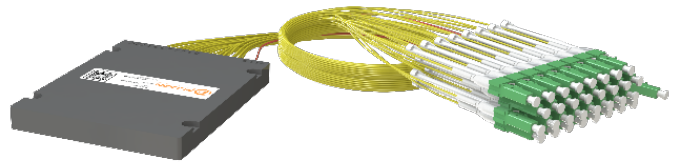

ABS PLC SPLITTERS

OVERVIEW

ABS PLC Splitters are designed to be used in point to multipoint PON optical distribution networks and are easily deployed in pedestal, cabinet and splice enclosure environments in Telco and MSO Networks. PLC Fiber Optic Splitters feature high quality, low insertion loss and high reliability. With splitter options from 1x2 through 1x64 the 1xN PLC splitters offer the highest of flexibility for your network needs.

FEATURES

- Variants: 1x8, 1x16, 1x32 and 1x64
- Connector: LC-APC, LC-APC With Pull Tabs
- Operating Window: 1260nm-1650nm
- I-Temp: -40 ~ 85 °C
- Low Insertion Loss
- Red Input Fiber
- G657A2 Fiber

APPLICATIONS

- FTTX Tap Architecture
- Telco and MSO Networks
- Passive Optical Networking

TECHNICAL SPECIFICATIONS

DESCRIPTION	UNITS	SPECIFICATION			
SPLIT RATIO	--	1x8	1x16	1x32	1x64
INSERTION LOSS	dB	10.5	13.7	16.7	20.7
UNIFORMITY	dB	0.8	1.0	1.5	2.0
POLARIZATION DEPENDENT LOSS	dB	0.2	0.3	0.3	.4
WAVELENGTH DEPENDENT LOSS	dB	<0.5	<0.5	<0.5	<1
RETURN LOSS	dB	≥55			
DIRECTIVITY	dB	≥55			
ABS BOX DIMENSIONS	mm	100 x 80 x 10			
OPERATING WAVELENGTH	nm	1260-1625			
FIBER TYPE	--	G657A2			
FIBER TAIL LENGTH	M	0.6			
CONNECTOR TYPE	--	LC-APC OR LC-APC PULL TAB			
STORAGE/OPERATING TEMP	°C	-40 ~ +85